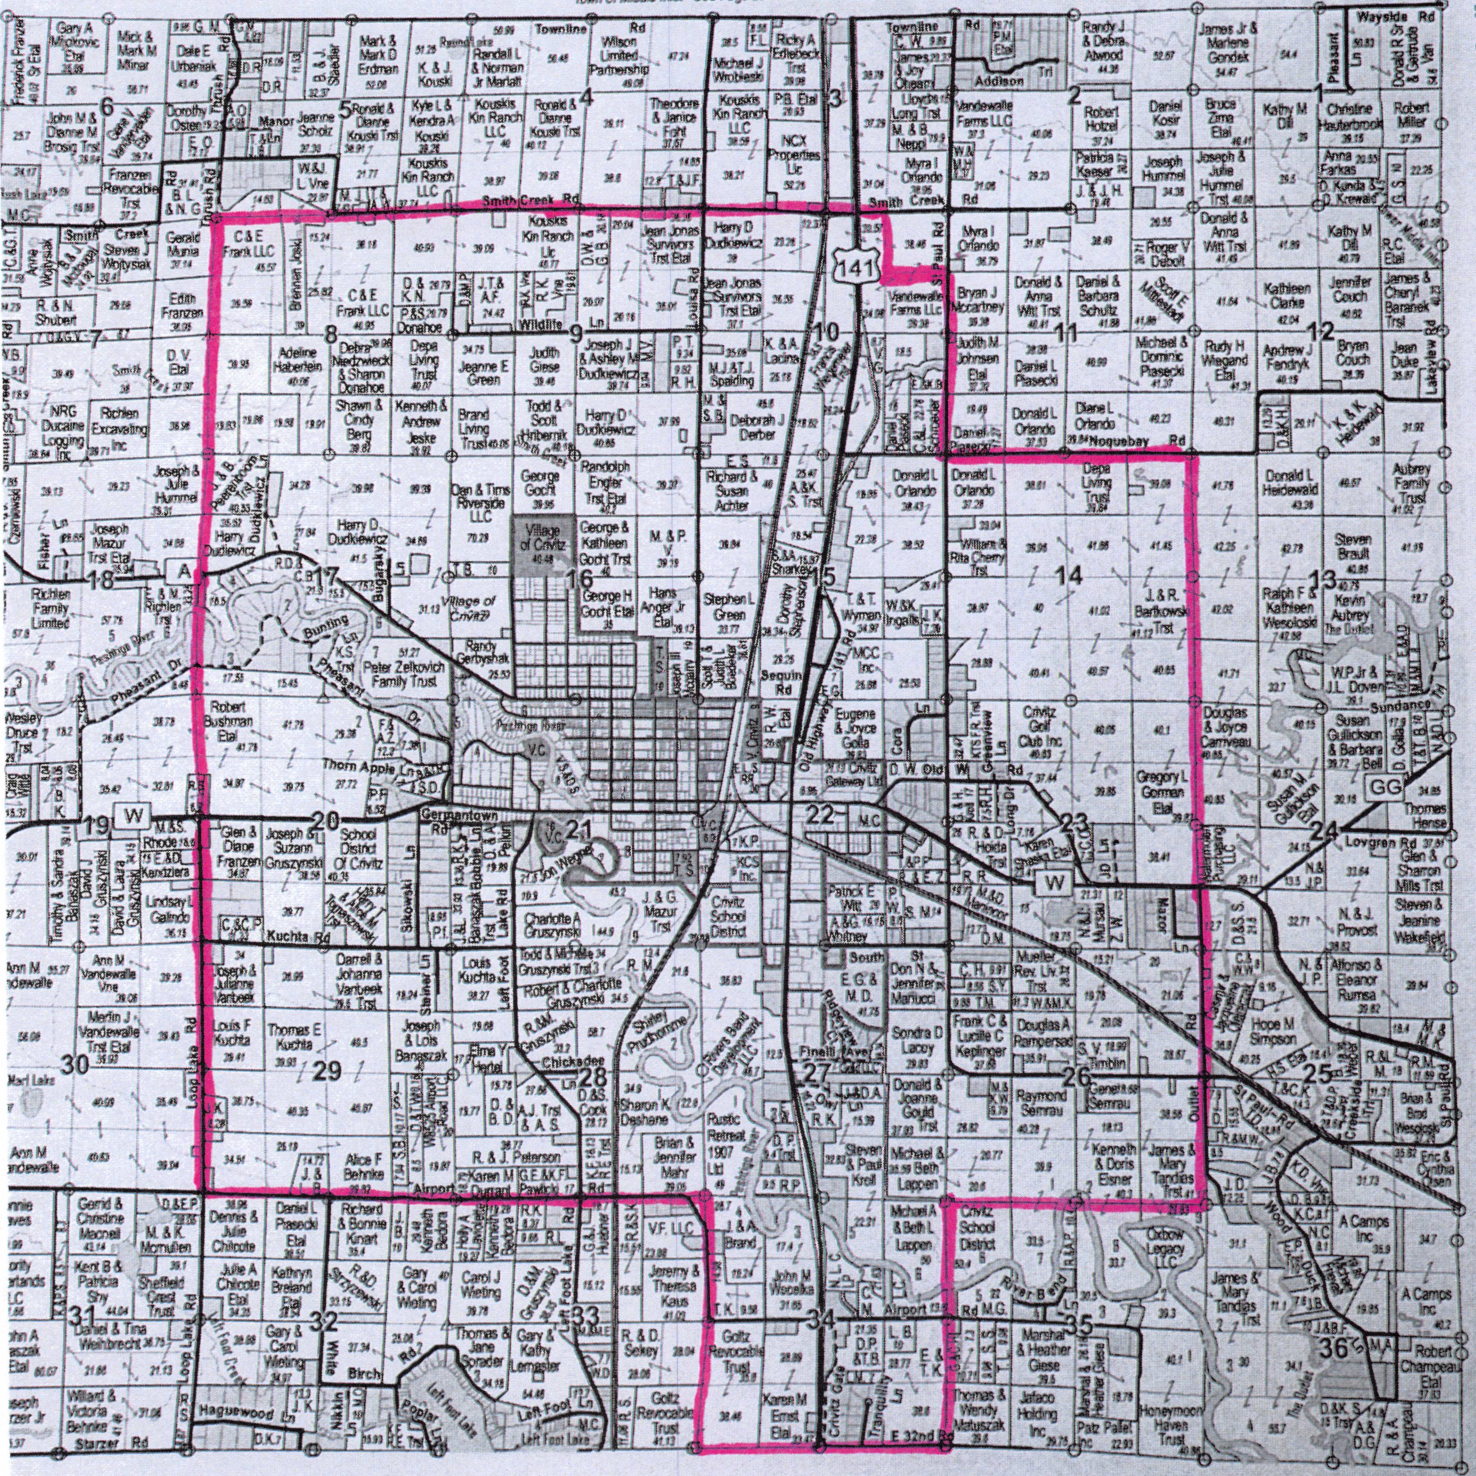

# Village of Crivitz Extraterritorial Zoning Boundary Map

Boundary:

## STEPHENSON (SE) T32N - R20E VILLAGE OF CRIVITZ

Town of Middle Intel - See Page 29

Town of Middle Intel - See Page 29

Town of Lake - See Page 25